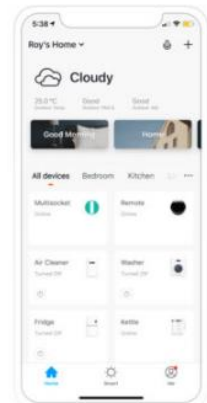

Installed

Remote Control
Convenient and eco-friendly

Control Multiple Devices
Only one app to manage multiple devices

The app listing includes a blue icon with a white house and Wi-Fi signal, a 5-star rating with 14,041 reviews, and a PEGI 3 rating. Below the text are three preview images: a central hub of smart home icons, a smartphone displaying an air quality monitor with a reading of 40, and another smartphone displaying a home dashboard with various smart device controls.

<https://smart-life-smart-living.apk.gold/>

App Store Preview

This app is only available on the App Store for iOS devices.

Smart Life - Smart Living 4+

#92 in Lifestyle
★★★★★ 4.7, 42.3K Ratings
Free

Screenshots [iPhone](#) [Apple Watch](#)

Remote Control

Convenient and eco-friendly

Control Multiple Devices

Only one app to manage multiple devices

Instant Connection

Easily connect with devices

<https://apps.apple.com/us/app/smart-life-smart-living/id1115101477>